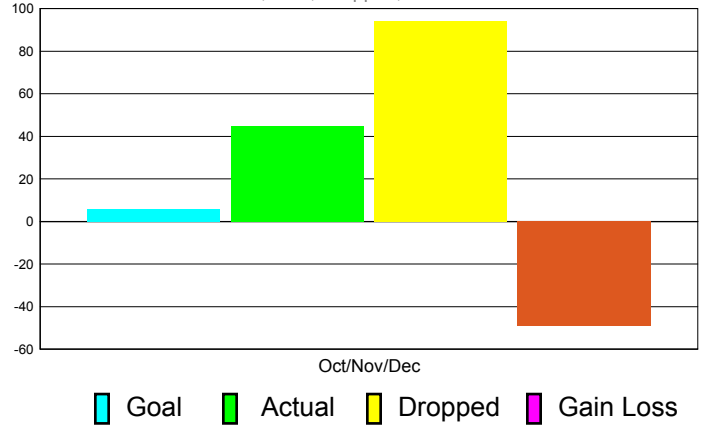

Membership Results 2011-2012

Goal, New, Dropped, Gain/Loss