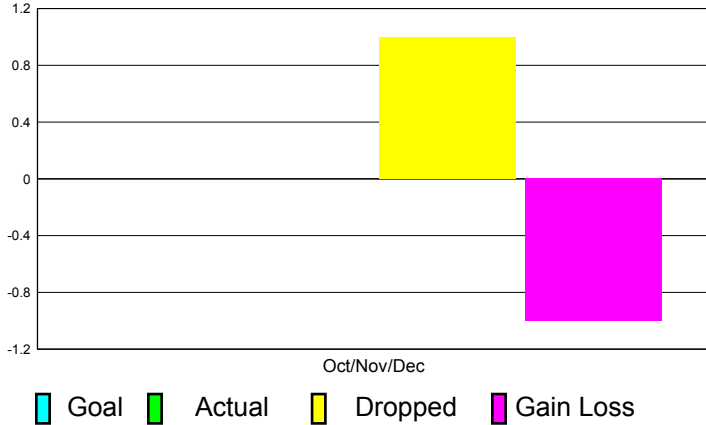

GMT Reports for District (or Undistricted) **District O 4**

GMT: Mr. Pedro Mario Marrello

Location: ARGENTINA

GMT CA: 3

CLUBS

**Club Results
2011-2012**

**Clubs
2010-2011**

Month	New Club Goal	Actual New Clubs	Actual Dropped Clubs	Gain/Loss of Clubs	Gain/Loss of Clubs
Oct/Nov/Dec	0	0	1	-1	-1
Totals	0	0	1	-1	-1

Club Results 2011-2012

Goal, New, Dropped, Gain/Loss

Comparison of Club Gain/Loss

Current Year Compared to the Previous Year

YTD Status Quo Clubs 2010-2011

Status Quo Clubs Compared to Status Quo Members

MEMBERSHIP