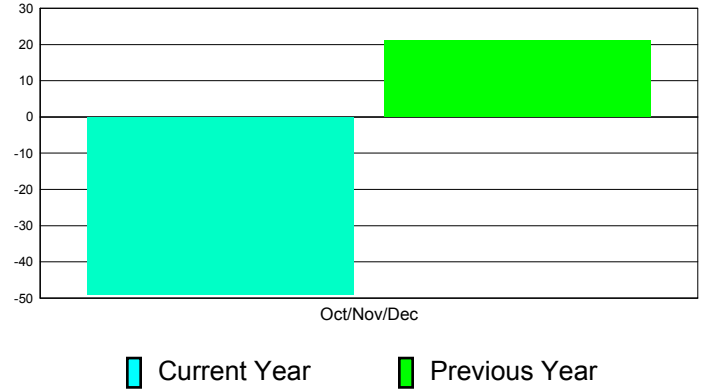

Comparison of Membership Gain/Loss

Current Year Compared to the Previous Year