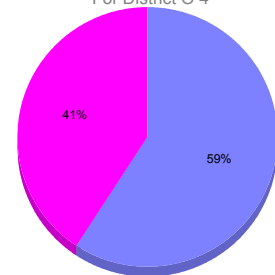

**Membership Results
2011-2012**

**Membership
2010-2011**

Month	Net Memb Goal	Actual New Memb	Actual Dropped Memb	Gain/Loss of Memb	Gain/ Loss of Memb
Oct/Nov/Dec	6	45	94	-49	21
Totals	6	45	94	-49	21

Membership Results 2011-2012

Goal, New, Dropped, Gain/Loss

Comparison of Membership Gain/Loss

Current Year Compared to the Previous Year

Gender Comparison 2010-2011

For District O 4

Oct/Nov/Dec
■ Male ■ Female